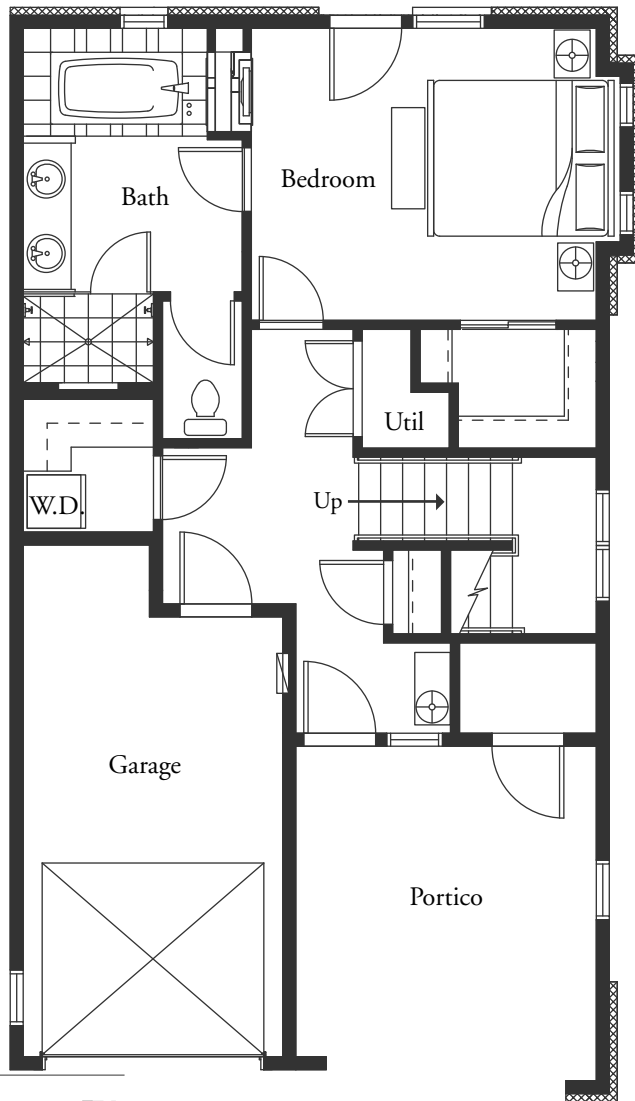

## CANNON BEACH

lodgesatcannonbeach.com

UNIT A2

3 Bedroom | 2 Bathroom

1,707 sq ft

*Come Live the Life*

Site Map:

First Floor | 641 sq ft

Second Floor | 1066 sq ft