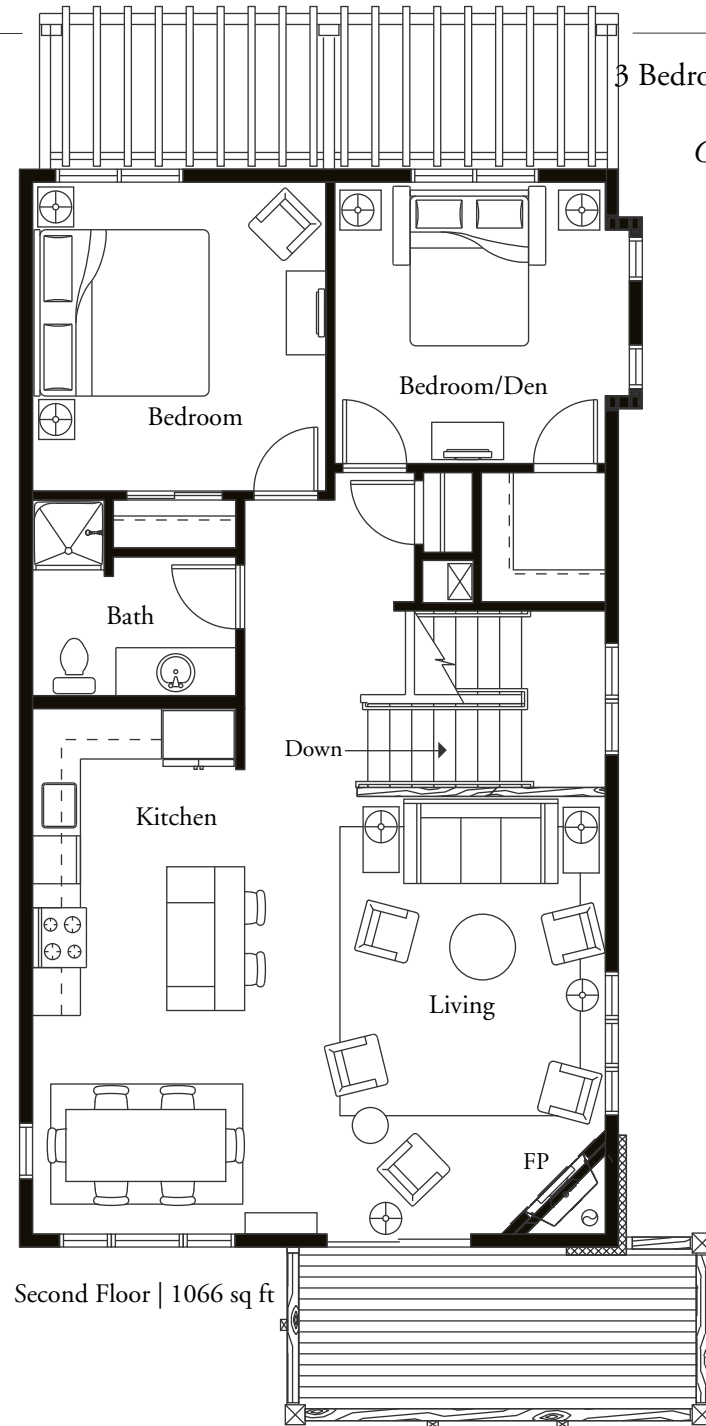

## CANNON BEACH

lodgesatcannonbeach.com

UNIT A2

3 Bedroom | 2 Bathroom

1,707 sq ft

*Come Live the Life*

Site Map:

First Floor | 641 sq ft

Second Floor | 1066 sq ft