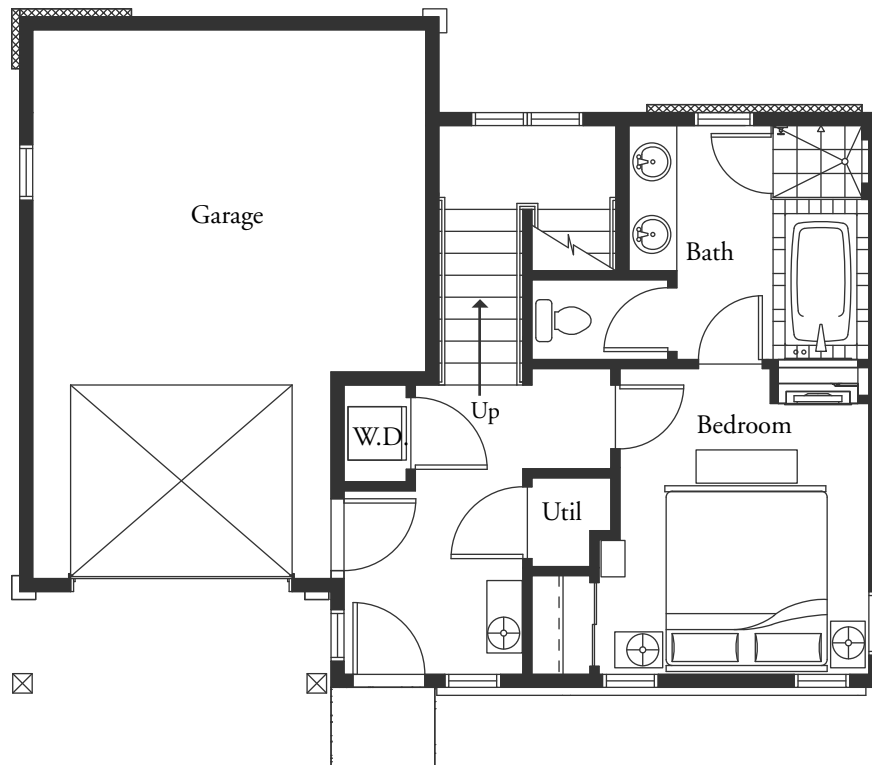

### UNIT B1

2 Bedroom | 2 Bathroom | 1,313 sq ft

*Come Live the Life*

First Floor | 465 sq ft

Second Floor | 848 sq ft