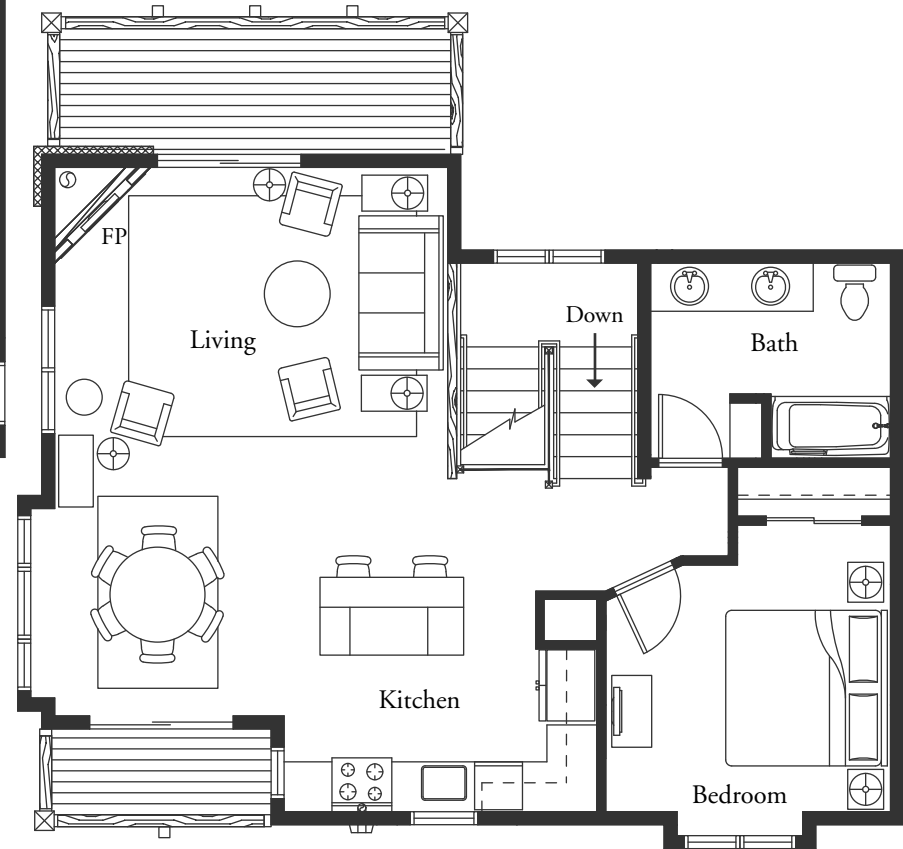

### UNIT B1

2 Bedroom | 2 Bathroom | 1,313 sq ft

*Come Live the Life*

First Floor | 465 sq ft

Second Floor | 848 sq ft