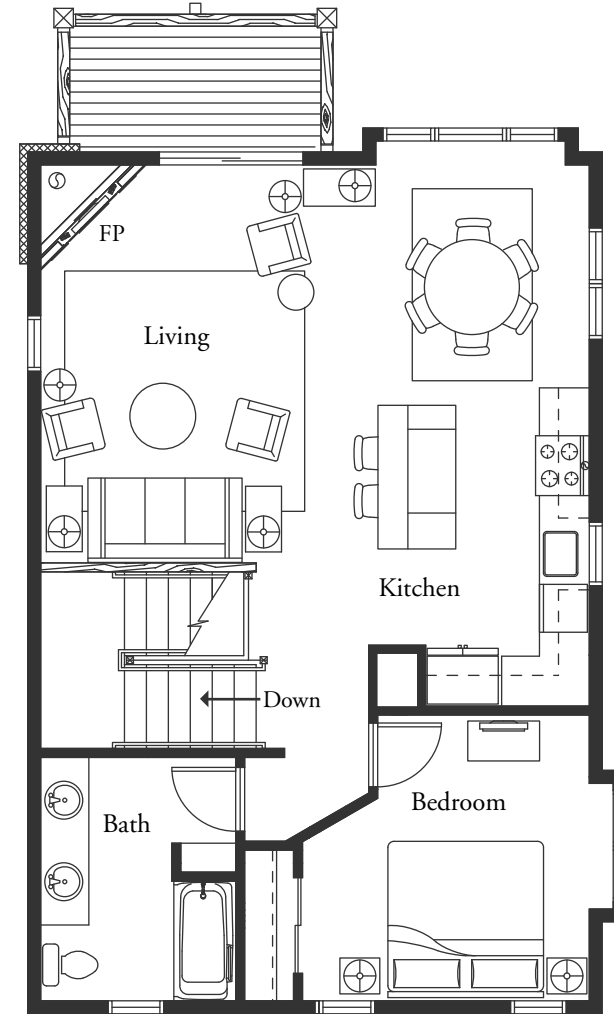

### UNIT B2

2 Bedroom | 2 Bathroom | 1,284 sq ft  
*Come Live the Life*

First Floor | 464 sq ft

Second Floor | 820 sq ft