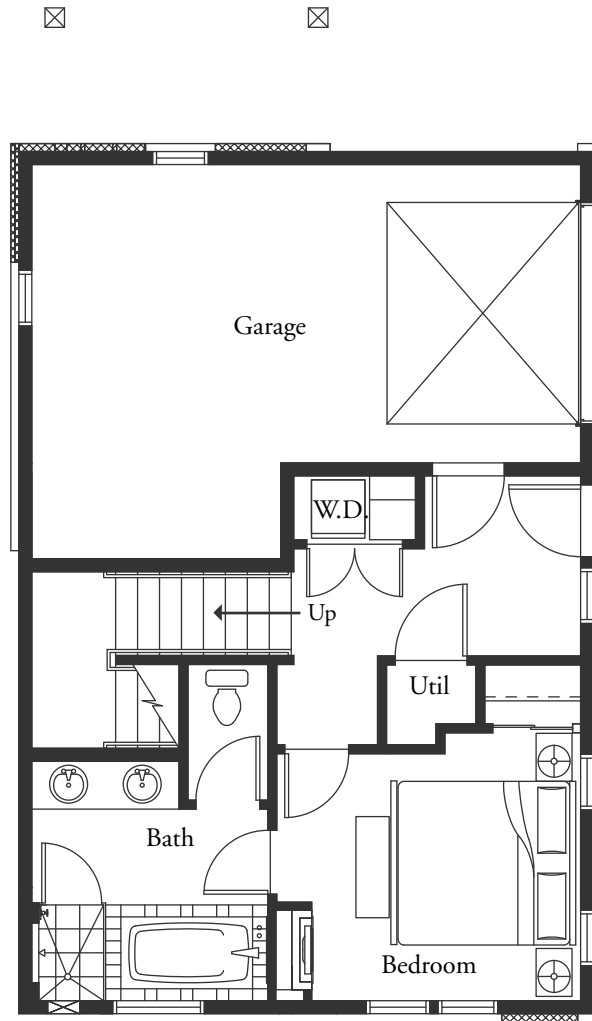

### UNIT B2

2 Bedroom | 2 Bathroom | 1,284 sq ft  
*Come Live the Life*

First Floor | 464 sq ft

Second Floor | 820 sq ft