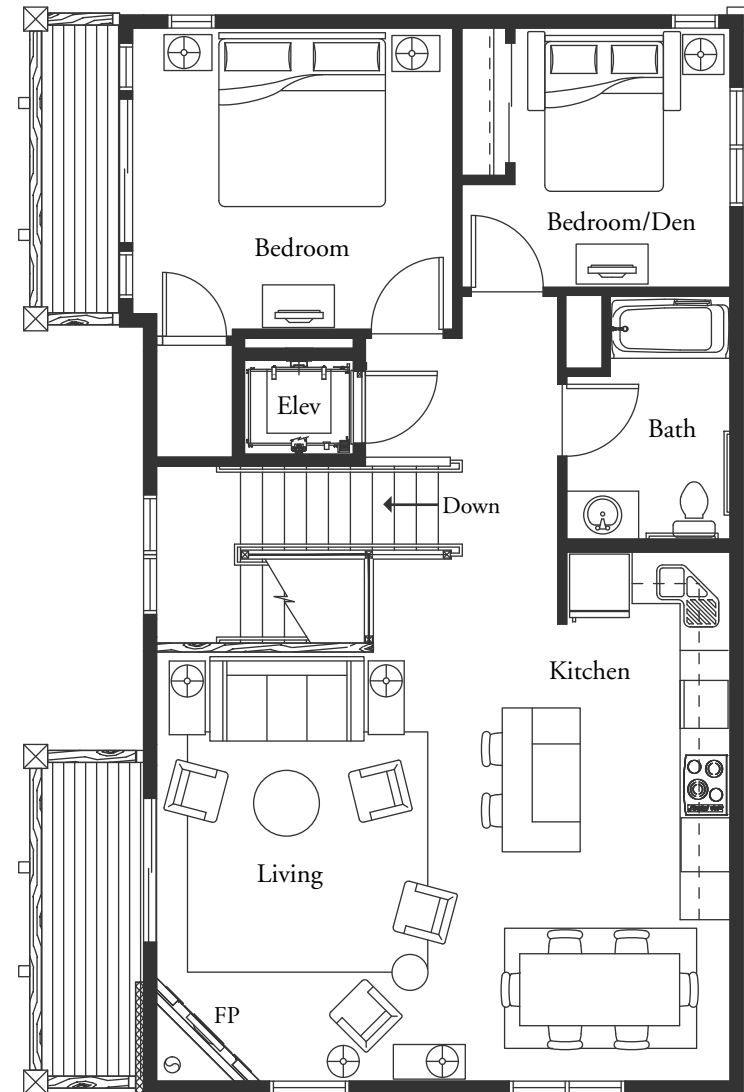

LODGES

at

CANNON BEACH

lodgesatcannonbeach.com

UNIT C1

3 Bedroom | 2 Bathroom | Elevator | 1,717 sq ft
Come Live the Life

First Floor | 646 sq ft

Second Floor | 1071 sq ft

Site Map:

Small text at the bottom of the page: Square footages are approximate and based upon "architectural" measurements taken from architectural plans. Final square footages may differ, and the square footages as shown on the condominium declaration and plat will be based upon condominium measurement standards, which are not the same as "architectural" measurements.