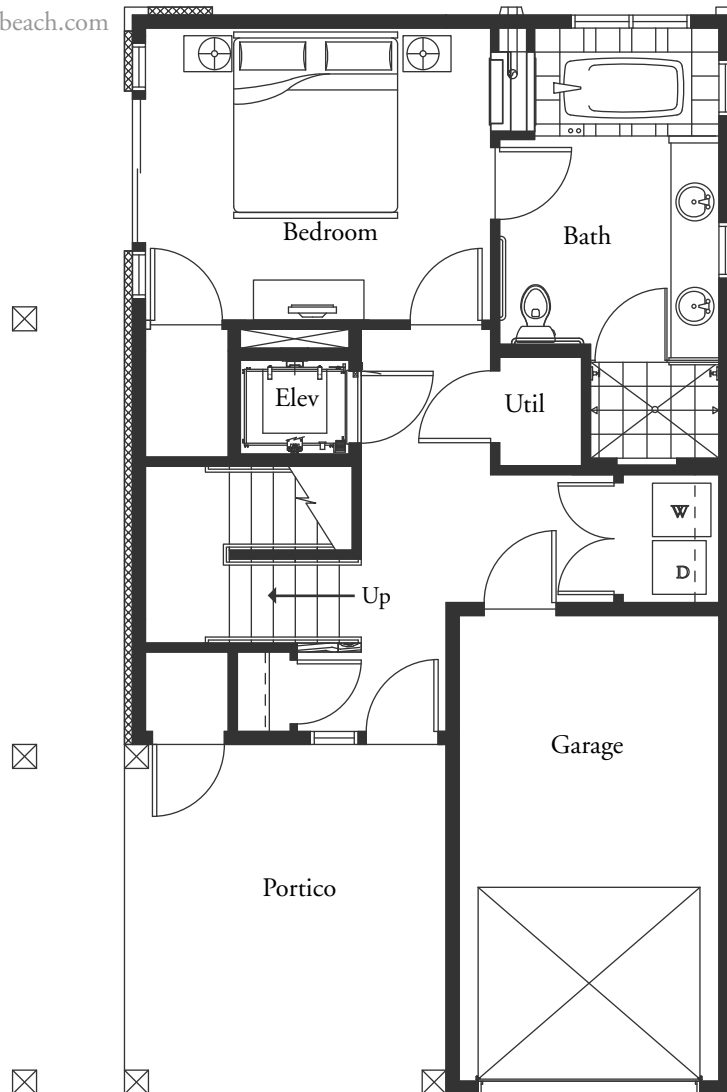

LODGES

at

CANNON BEACH

lodgesatcannonbeach.com

UNIT C1

3 Bedroom | 2 Bathroom | Elevator | 1,717 sq ft
Come Live the Life

First Floor | 646 sq ft

Second Floor | 1071 sq ft

Site Map:

Small text at the bottom of the page: Square footages are approximate and based upon "architectural" measurements taken from architectural plans. Final square footages may differ, and the square footages as shown on the condominium declaration and plat will be based upon condominium measurement standards, which are not the same as "architectural" measurements.