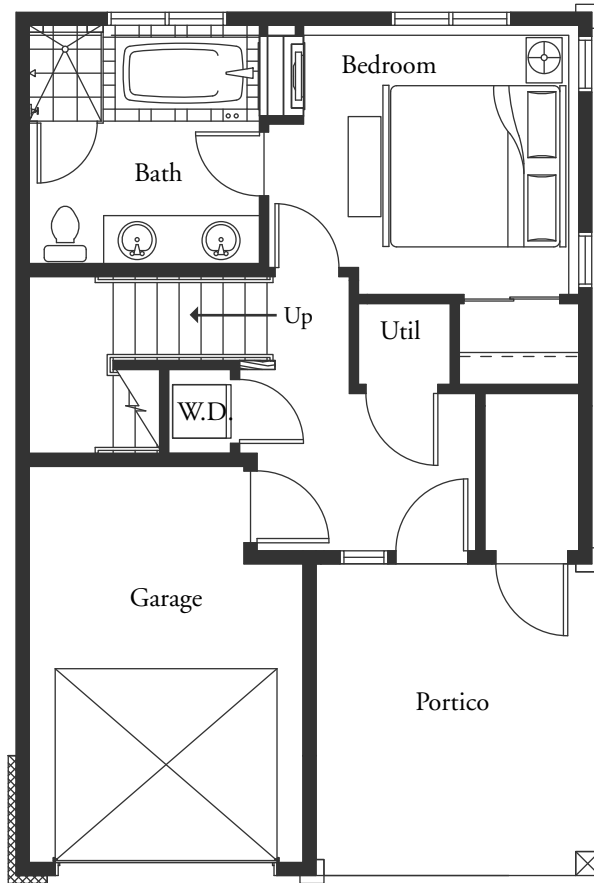

### UNIT C2

2 Bedroom | 2 Bathroom | 1,276 sq ft  
*Come Live the Life*

Site Map:

First Floor | 469 sq ft

Second Floor | 807 sq ft