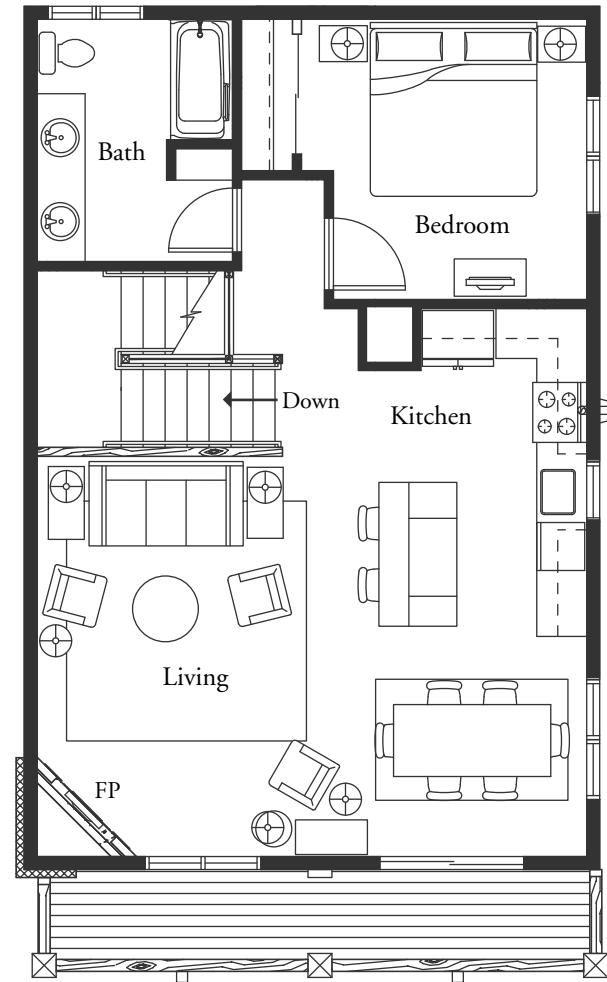

### UNIT C2

2 Bedroom | 2 Bathroom | 1,276 sq ft  
*Come Live the Life*

Site Map:

First Floor | 469 sq ft

Second Floor | 807 sq ft