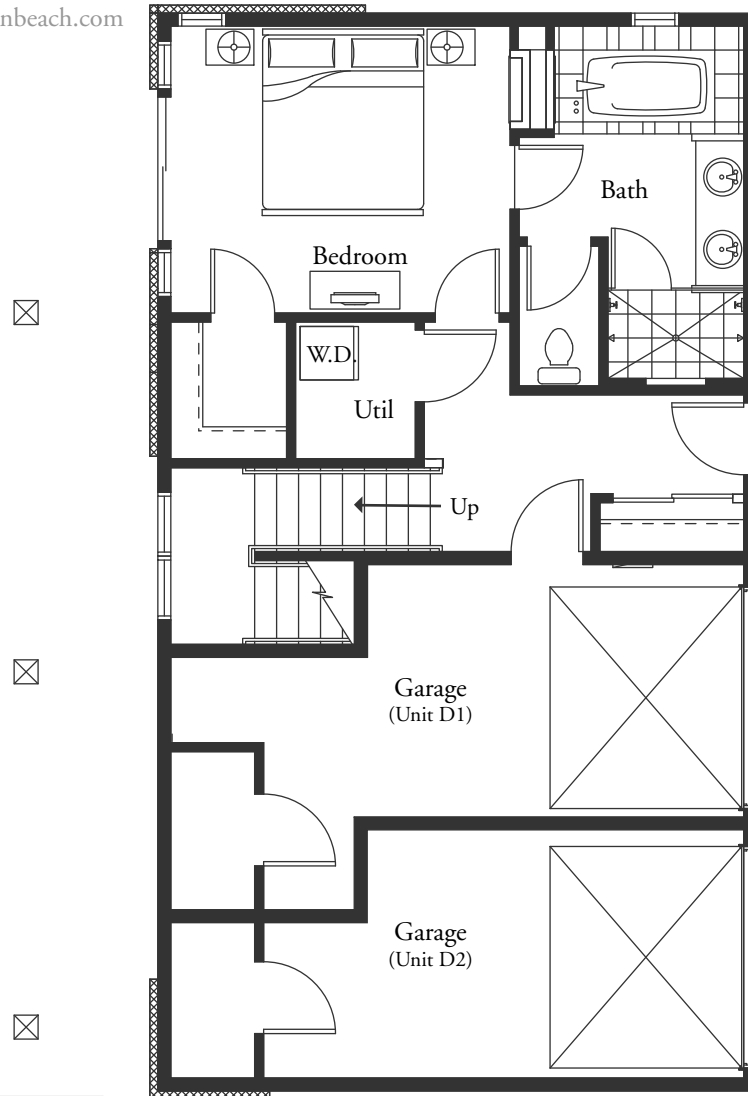

LODGES

at

CANNON BEACH

lodgesatcannonbeach.com

UNIT D1

3 Bedroom | 2 Bathroom | 1,618 sq ft

Come Live the Life

First Floor | 560 sq ft

Second Floor | 1058 sq ft

Site Map: