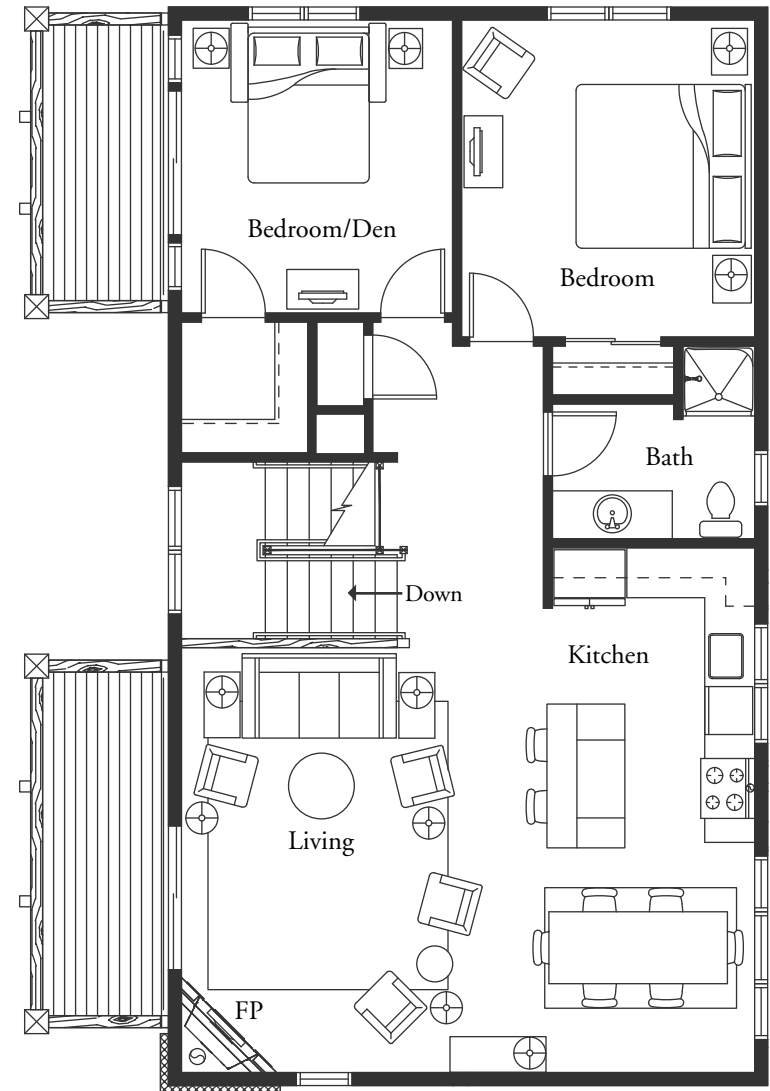

LODGES

at

CANNON BEACH

lodgesatcannonbeach.com

UNIT D1

3 Bedroom | 2 Bathroom | 1,618 sq ft

Come Live the Life

First Floor | 560 sq ft

Second Floor | 1058 sq ft

Site Map: