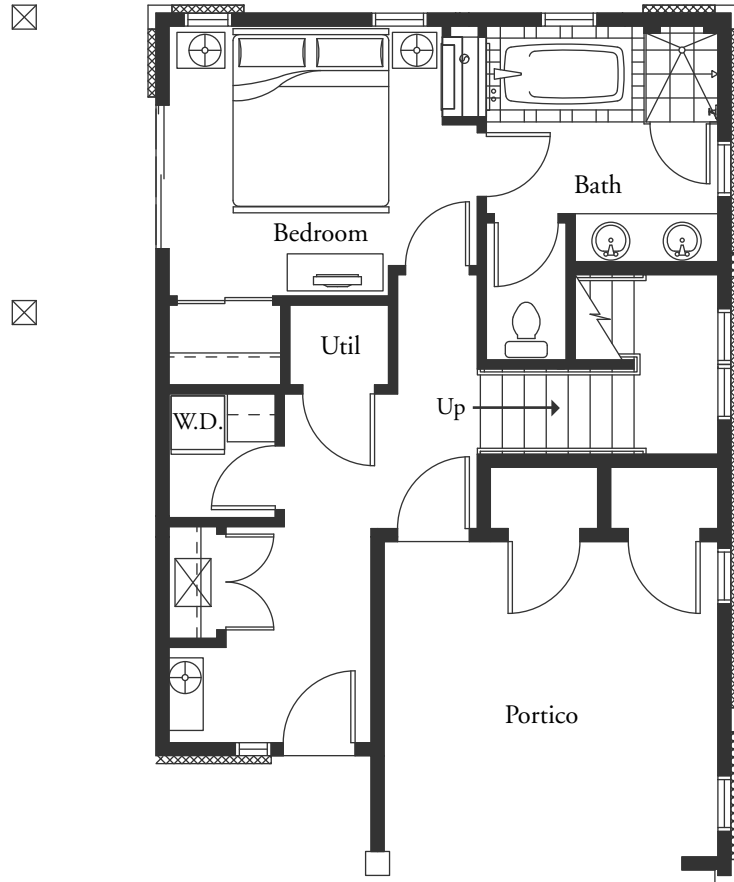

LODGES

at

CANNON BEACH

lodgesatcannonbeach.com

UNIT D2

2 Bedroom | 2 Bathroom | 1,338 sq ft

Come Live the Life

Site Map:

First Floor | 531 sq ft

Second Floor | 807 sq ft