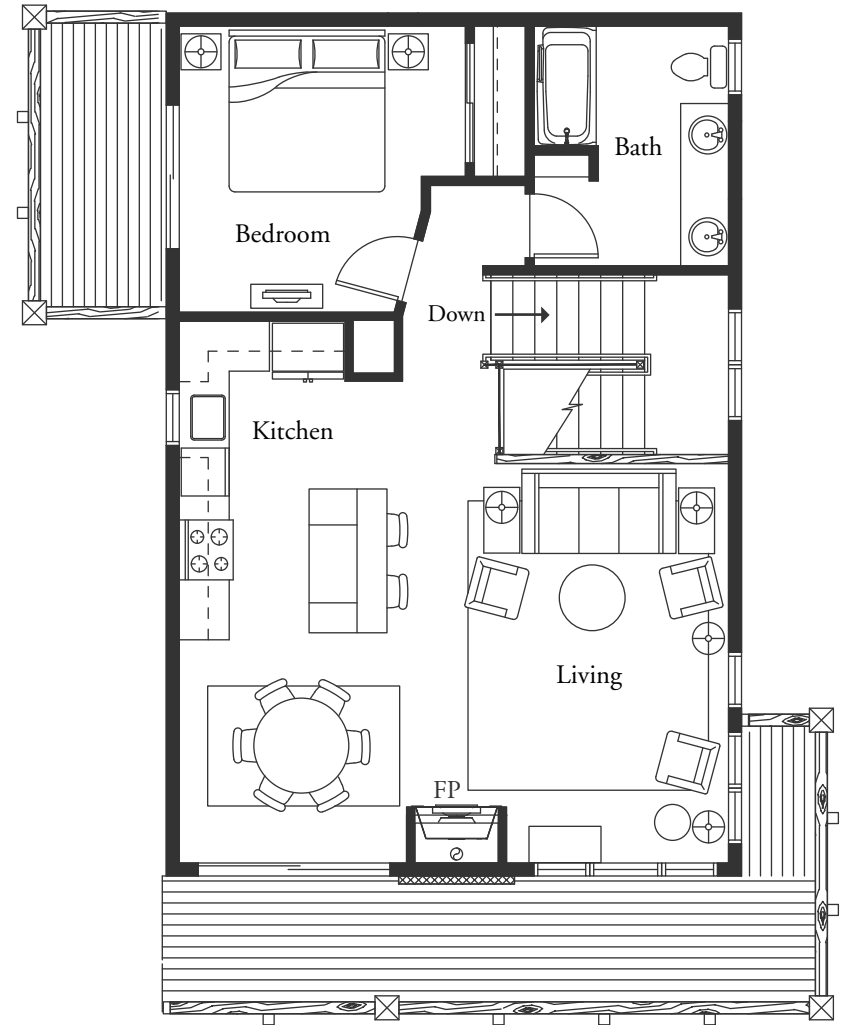

LODGES

at

CANNON BEACH

lodgesatcannonbeach.com

UNIT D2

2 Bedroom | 2 Bathroom | 1,338 sq ft

Come Live the Life

Site Map:

First Floor | 531 sq ft

Second Floor | 807 sq ft